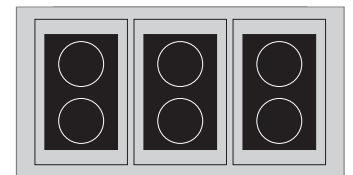

48"

4 x 3000W

1800W*
 2000W
 3000W TSI-48010
 5000W

Woks 2 x 3000W or 5000W

TSI-48015
 TSI-48018

Wok 3000W and 2 x 3000W

TSI-48019

62"