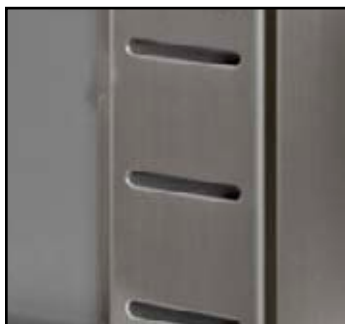

## Servery Features

Stainless Steel Ventilated Hinged Doors

Operator's Side recessed control housing with ventilation

Customer's Side Dual profile for tray rail mounting

Recessed Frame accepts decor panels

Stainless Steel Supporting Channels

Stainless Steel Pillaster Strip for Optional Mid Shelf

Adjustable Leveling Legs & Swivel Locking Casters

Stainless Steel Connector Trim for use with banked units

## Servery Options

Stainless Steel Kick Plate

Stainless Steel Tubular Tray Rail

Stainless Steel Solid Tray Rail

Solid Surface Tops and Tray Rails

Decorative Laminate, Wood Panels and Faux Finish Inserts

Stainless Steel Covered Corner Sinks, Factory Installed

Sneeze Guards in various styles

Stainless Steel Adjustable Shelves and clips