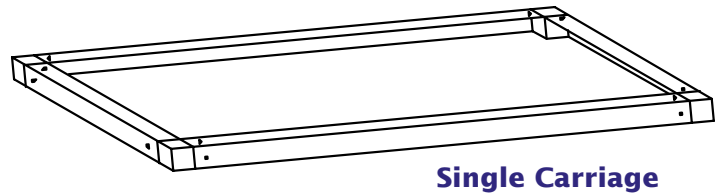

2 Track Single "S"

2 Track Back to Back "BB"

3 Track Double Deep "DD"

3 Track Quad "Q"

* Available for Lateral System. Please add Prefix L before model number. Order Posts and Shelves separately.

Description	Model No.
Channel Floor Track	CFT
HD End Stops 2 track req. 4, 3 track req. 6	ES
Triangle Foot Plate, 1 req./post	FTAP