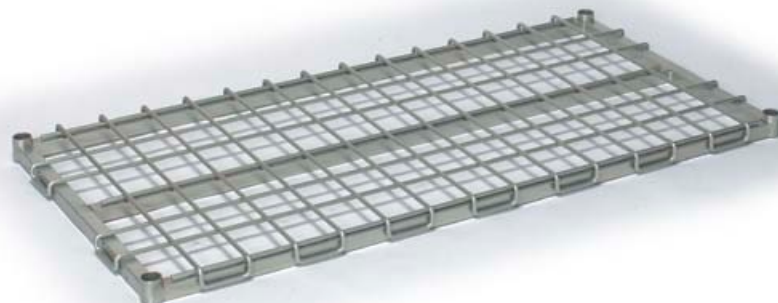

## 4 Tier Starter Unit with Dunnage Base

- Integrate Dunnage Shelving to your storage solution for heavy loads
- Order with or without dunnage mat
- Each unit consists of four numbered posts, three standard wire shelves, one square tube dunnage shelf and plastic clips

Dunnage Shelf and Mat can be added to any unit see page 45 for more information

Size	63" High Unit		74" High Unit		Weight
D" x L"	PolySeal Model No.	Chrome Model No.	PolySeal Model No.	Chrome Model No.	lbs. 63"/74"
<b>4 Tier Starter Unit with Bottom Dunnage Shelf with Mat</b>					
14 x 36	14366ZDM	14366CDM	14367ZDM	14367CDM	50/52
14 x 48	14486ZDM	14486CDM	14487ZDM	14487CDM	62/64
14 x 60	14606ZDM	14606CDM	14607ZDM	14607CDM	76/78
18 x 36	18366ZDM	18366CDM	18367ZDM	18367CDM	57/60
18 x 48	18486ZDM	18486CDM	18487ZDM	18487CDM	67/70
18 x 60	18606ZDM	18606CDM	18607ZDM	18607CDM	87/90
21 x 36	21366ZDM	21366CDM	21367ZDM	21367CDM	64/66
21 x 48	21486ZDM	21486CDM	21487ZDM	21487CDM	76/78
21 x 60	21606ZDM	21606CDM	21607ZDM	21607CDM	92/94
24 x 36	24366ZDM	24366CDM	24367ZDM	24367CDM	74/76
24 x 48	24486ZDM	24486CDM	24487ZDM	24487CDM	86/88
24 x 60	24606ZDM	24606CDM	24607ZDM	24607CDM	106/108
<b>4 Tier Starter Unit with Bottom Dunnage Shelf without Mat</b>					
14 x 36	14366ZD	14366CD	14367ZD	14367CD	48/50
14 x 48	14486ZD	14486CD	14487ZD	14487CD	60/62
14 x 60	14606ZD	14606CD	14607ZD	14607CD	74/76
18 x 36	18366ZD	18366CD	18367ZD	18367CD	55/58
18 x 48	18486ZD	18486CD	18487ZD	18487CD	65/68
18 x 60	18606ZD	18606CD	18607ZD	18607CD	85/88
21 x 36	21366ZD	21366CD	21367ZD	21367CD	61/63
21 x 48	21486ZD	21486CD	21487ZD	21487CD	73/75
21 x 60	21606ZD	21606CD	21607ZD	21607CD	89/91
24 x 36	24366ZD	24366CD	24367ZD	24367CD	71/73
24 x 48	24486ZD	24486CD	24487ZD	24487CD	83/85
24 x 60	24606ZD	24606CD	24607ZD	24607CD	103/105

Order casters separately