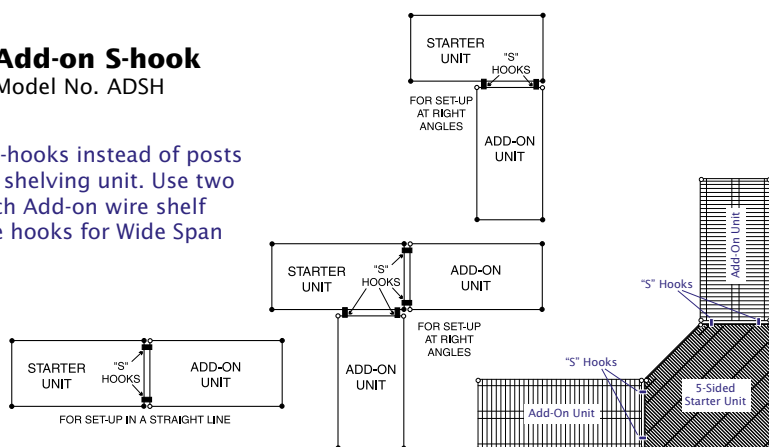

Add-On Unit

- Increase storage space with an Add-on Unit
- Each Add-On Unit consists of two posts, four shelves and plastic clips and eight S-Hooks
- S-Hook eliminates the need to purchase two additional posts

Add-on S-hook
Model No. ADSH

Use Add-on S-hooks instead of posts to grow your shelving unit. Use two hooks for each Add-on wire shelf and use three hooks for Wide Span shelving.

Size D" x L"	63" High Unit		74" High Unit		86" High Unit		Weight lbs. 63"/74"/86"
	PolySeal Model No.	Chrome Model No.	PolySeal Model No.	Chrome Model No.	PolySeal Model No.	Chrome Model No.	
14 x 24	A14246Z	A14246C	A14247Z	A14247C	A14248Z	A14248C	31/35/39
14 x 30	A14306Z	A14306C	A14307Z	A14307C	A14308Z	A14308C	35/39/43
14 x 36	A14366Z	A14366C	A14367Z	A14367C	A14368Z	A14368C	39/43/49
14 x 42	A14426Z	A14426C	A14427Z	A14427C	A14428Z	A14428C	45/49/53
14 x 48	A14486Z	A14486C	A14487Z	A14487C	A14488Z	A14488C	53/55/59
14 x 54	A14546Z	A14546C	A14547Z	A14547C	A14548Z	A14548C	55/59/63
14 x 60	A14606Z	A14606C	A14607Z	A14607C	A14608Z	A14608C	65/69/73
14 x 66	A14666Z	A14666C	A14667Z	A14667C	A14668Z	A14668C	75/79/83
14 x 72	A14726Z	A14726C	A14727Z	A14727C	A14728Z	A14728C	81/85/89
18 x 18	A18186Z	A18186C	A18187Z	A18187C	A18188Z	A18188C	32/36/40
18 x 24	A18246Z	A18246C	A18247Z	A18247C	A18248Z	A18248C	35/39/43
18 x 30	A18306Z	A18306C	A18307Z	A18307C	A18308Z	A18308C	39/43/47
18 x 36	A18366Z	A18366C	A18367Z	A18367C	A18368Z	A18368C	45/49/53
18 x 42	A18426Z	A18426C	A18427Z	A18427C	A18428Z	A18428C	51/55/59
18 x 48	A18486Z	A18486C	A18487Z	A18487C	A18488Z	A18488C	55/59/63
18 x 54	A18546Z	A18546C	A18547Z	A18547C	A18548Z	A18548C	65/69/73
18 x 60	A18606Z	A18606C	A18607Z	A18607C	A18608Z	A18608C	75/79/83
18 x 66	A18666Z	A18666C	A18667Z	A18667C	A18668Z	A18668C	78/82/85
18 x 72	A18726Z	A18726C	A18727Z	A18727C	A18728Z	A18728C	81/85/87
21 x 24	A21246Z	A21246C	A21247Z	A21247C	A21248Z	A21248C	39/43/47
21 x 30	A21306Z	A21306C	A21307Z	A21307C	A21308Z	A21308C	43/47/51
21 x 36	A21366Z	A21366C	A21367Z	A21367C	A21368Z	A21368C	51/55/59
21 x 42	A21426Z	A21426C	A21427Z	A21427C	A21428Z	A21428C	55/59/63
21 x 48	A21486Z	A21486C	A21487Z	A21487C	A21488Z	A21488C	63/67/71
21 x 54	A21546Z	A21546C	A21547Z	A21547C	A21548Z	A21548C	71/75/79
21 x 60	A21606Z	A21606C	A21607Z	A21607C	A21608Z	A21608C	79/83/87
21 x 66	A21666Z	A21666C	A21667Z	A21667C	A21668Z	A21668C	91/95/99
21 x 72	A21726Z	A21726C	A21727Z	A21727C	A21728Z	A21728C	103/107/111
24 x 24	A24246Z	A24246C	A24247Z	A24247C	A24248Z	A24248C	43/47/51
24 x 30	A24306Z	A24306C	A24307Z	A24307C	A24308Z	A24308C	51/55/59
24 x 36	A24366Z	A24366C	A24367Z	A24367C	A24368Z	A24368C	59/63/67
24 x 42	A24426Z	A24426C	A24427Z	A24427C	A24428Z	A24428C	67/71/75
24 x 48	A24486Z	A24486C	A24487Z	A24487C	A24488Z	A24488C	71/75/79
24 x 54	A24546Z	A24546C	A24547Z	A24547C	A24548Z	A24548C	83/87/91
24 x 60	A24606Z	A24606C	A24607Z	A24607C	A24608Z	A24608C	91/95/99
24 x 66	A24666Z	A24666C	A24667Z	A24667C	A24668Z	A24668C	101/105/109
24 x 72	A24726Z	A24726C	A24727Z	A24727C	A24728Z	A24728C	111/115/119