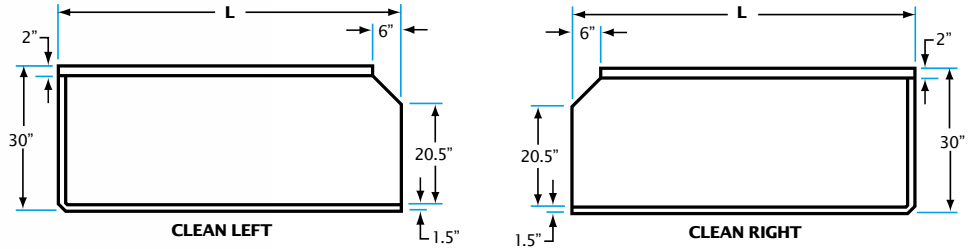

## Clean Dish Table

- Heavy duty 16 Gauge stainless steel
- 7.5" backsplash
- Galvanized legs with adjustable bullet feet
- Three sided open base
- Order "L" for table left of dishwasher; order "R" for table right of dishwasher
- Available 14 gauge as special order - add "-14" to item number and add 25% to list price

CDT60R

Model No.	Description	Overall Size D" x L" x H"	Weight lbs.
CDT24R	Right side	30 x 24 x 35	45
CDT24L	Left side	30 x 24 x 35	45
CDT36R	Right side	30 x 36 x 35	50
CDT36L	Left side	30 x 36 x 35	50
CDT48R	Right side	30 x 48 x 35	65
CDT48L	Left side	30 x 48 x 35	65
CDT60R	Right side	30 x 60 x 35	75
CDT60L	Left side	30 x 60 x 35	75
CDT72R	Right side	30 x 72 x 35	90
CDT72L	Left side	30 x 72 x 35	90
CDT84R	Right side	30 x 84 x 35	105
CDT84L	Left side	30 x 84 x 35	105
CDT96R	Right side	30 x 96 x 35	115
CDT96L	Left side	30 x 96 x 35	115
CDT108R	Right side	30 x 108 x 35	125
CDT108L	Left side	30 x 108 x 35	125
CDT120R	Right side	30 x 120 x 35	140
CDT120L	Left side	30 x 120 x 35	140

Sizes nominal, detailed specifications available upon request.  
Specifications subject to change without notice.

**Note:** Use at least 12" shorter undershelf than dish table size

Undershelf with 6" Legs for Clean or Soiled Dish Table		
Model No. Stainless Steel	Size D" x L"	Weight lbs.
DTU30246S	22 x 24	16
DTU30366S	22 x 36	18
DTU30486S	22 x 48	22
DTU30606S	22 x 60	27
DTU30726S	22 x 72	32
SSLEG	35	4