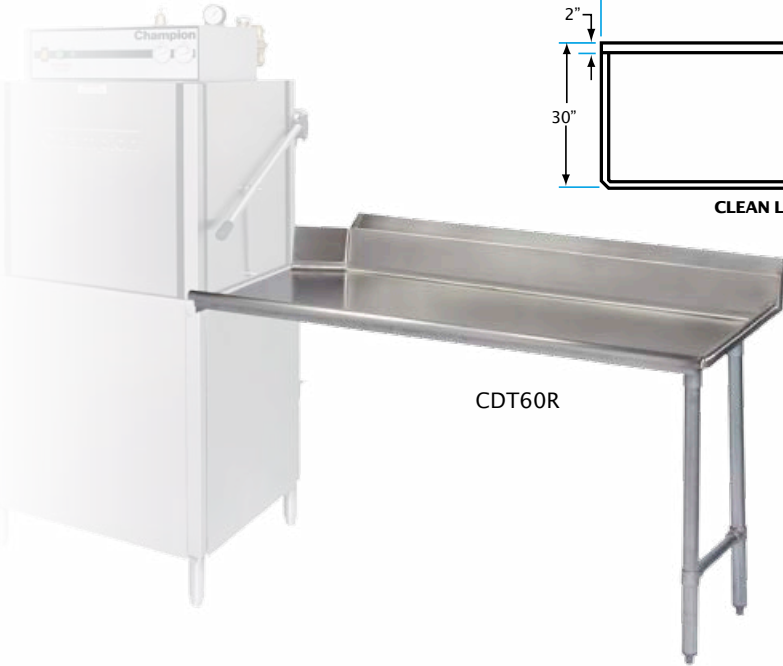

## Clean Dish Table

- Heavy duty 16 Gauge stainless steel
- 7.5" backsplash
- Galvanized legs with adjustable bullet feet
- Three sided open base
- Order "L" for table left of dishwasher; order "R" for table right of dishwasher
- Available 14 gauge as special order - add "-14" to item number and add 25% to list price

CDT60R

Model No.	Description	Overall Size D" x L" x H"	Weight lbs.
CDT24R	Right side	30 x 24 x 35	45
CDT24L	Left side	30 x 24 x 35	45
CDT36R	Right side	30 x 36 x 35	50
CDT36L	Left side	30 x 36 x 35	50
CDT48R	Right side	30 x 48 x 35	65
CDT48L	Left side	30 x 48 x 35	65
CDT60R	Right side	30 x 60 x 35	75
CDT60L	Left side	30 x 60 x 35	75
CDT72R	Right side	30 x 72 x 35	90
CDT72L	Left side	30 x 72 x 35	90
CDT84R	Right side	30 x 84 x 35	105
CDT84L	Left side	30 x 84 x 35	105
CDT96R	Right side	30 x 96 x 35	115
CDT96L	Left side	30 x 96 x 35	115
CDT108R	Right side	30 x 108 x 35	125
CDT108L	Left side	30 x 108 x 35	125
CDT120R	Right side	30 x 120 x 35	140
CDT120L	Left side	30 x 120 x 35	140

Sizes nominal, detailed specifications available upon request.  
Specifications subject to change without notice.

**Note:** Use at least 12" shorter undershelf than dish table size

Undershelf with 6" Legs for Clean or Soiled Dish Table		
Model No. Stainless Steel	Size D" x L"	Weight lbs.
DTU30246S	22 x 24	16
DTU30366S	22 x 36	18
DTU30486S	22 x 48	22
DTU30606S	22 x 60	27
DTU30726S	22 x 72	32
SSLEG	35	4