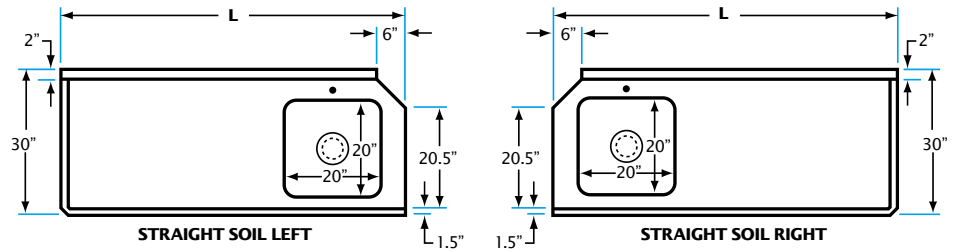

Soiled Dish Tables

SDT60R