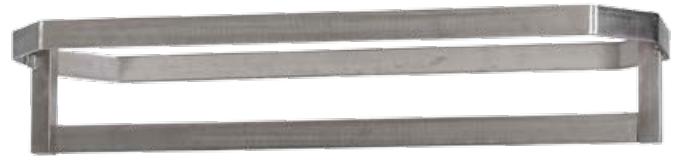

Wall, Table and Ceiling Pot Racks

- Keep cookware within easy reach, yet out of the way for an uncluttered kitchen
- Made of durable stainless steel finish
- Mounting required
- Complete with single hooks
- Additional hooks available separately

Pot Racks

Model No.	Description	Size D" x L" x H"	Number of Hooks	Weight lbs.
WALL MOUNT POT RACKS				
WPR48	48" Stainless Steel Wall Mount Pot Rack	10.5" x 48" x 12"	8	20.0
WPR60	60" Stainless Steel Wall Mount Pot Rack	10.5" x 60" x 12"	10	25.0
WPR72	72" Stainless Steel Wall Mount Pot Rack	10.5" x 72" x 12"	12	30.0
WPR96	96" Stainless Steel Wall Mount Pot Rack	10.5" x 96" x 12"	16	40.0
TABLE MOUNT POT RACKS				
TPR48	48" Stainless Steel Table Mount Pot Rack	16" x 48" x 48"	8	30.0
TPR60	60" Stainless Steel Table Mount Pot Rack	16" x 60" x 48"	10	35.0
TPR72	72" Stainless Steel Table Mount Pot Rack	16" x 72" x 48"	12	40.0
TPR96	96" Stainless Steel Table Mount Pot Rack	16" x 96" x 48"	16	50.0
CEILING MOUNT POT RACKS				
CPR48	48" Stainless Steel Ceiling Mount Pot Rack	16" x 48"	8	20.0
CPR60	60" Stainless Steel Ceiling Mount Pot Rack	16" x 60"	10	25.0
CPR72	72" Stainless Steel Ceiling Mount Pot Rack	16" x 72"	12	30.0
CPR96	96" Stainless Steel Ceiling Mount Pot Rack	16" x 96"	16	40.0
HOOKS				
SJH	Small J Hook - see page 78	3.5"		.5
LJH	Large J Hook - see page 78	3.5"		.5