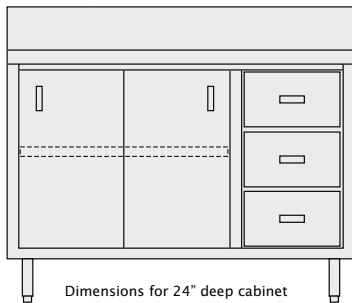

Stainless Steel Cabinet Series

Model No. CO3048B

6" Backsplash Open Cabinet

- All Heavy Duty Series Stainless Steel Construction
- Fully Welded and Assembled
- Reinforced Frame and H-Style Hat Channels
- Adjustable Stainless Steel Intermediate Shelf
- Adjustable Stainless Steel heavy duty Leg Assembly
- Optional Drawers come complete with Locks
- Full extension drawer slides

Dimensions for 24" deep cabinet

Model No. with open front	Weight lbs.	Model No. with open front & 3 drawers	Weight lbs.	Size D" x L" x H"
24" DEEP CABINETS with 6" Backsplash				
CO2436B	120	CO2436BD	130	24 x 36 x 35/41
CO2442B	130	CO2442BD	140	24 x 42 x 35/41
CO2448B	140	CO2448BD	150	24 x 48 x 35/41
CO2460B	165	CO2460BD	175	24 x 60 x 35/41
CO2472B	200	CO2472BD	210	24 x 72 x 35/41
CO2484B	230	CO2484BD	240	24 x 84 x 35/41
CO2496B	260	CO2496BD	270	24 x 96 x 35/41
30" DEEP CABINETS with 6" Backsplash				
CO3036B	130	CO3036BD	140	30 x 36 x 35/41
CO3042B	145	CO3042BD	155	30 x 42 x 35/41
CO3048B	160	CO3048BD	170	30 x 48 x 35/41
CO3060B	190	CO3060BD	200	30 x 60 x 35/41
CO3072B	220	CO3072BD	230	30 x 72 x 35/41
CO3084B	250	CO3084BD	260	30 x 84 x 35/41
CO3096B	280	CO3096BD	290	30 x 96 x 35/41

Sizes nominal, specifications subject to change without notice.

6"H x 2"D box style radius backsplash

Optional Sinks, Factory Installed see price chart on page 41

Model No. CO3048BD