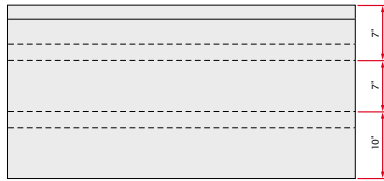

Stainless Steel Cabinet Series

Model No. CO3048B

6" Backsplash Open Cabinet

- All Heavy Duty Series Stainless Steel Construction
- Fully Welded and Assembled
- Reinforced Frame and H-Style Hat Channels
- Adjustable Stainless Steel Intermediate Shelf
- Adjustable Stainless Steel heavy duty Leg Assembly
- Optional Drawers come complete with Locks
- Full extension drawer slides

Dimensions for 24" deep cabinet

Model No. with open front	Weight lbs.	Model No. with open front & 3 drawers	Weight lbs.	Size D" x L" x H"
24" DEEP CABINETS with 6" Backsplash				
CO2436B	120	CO2436BD	130	24 x 36 x 35/41
CO2442B	130	CO2442BD	140	24 x 42 x 35/41
CO2448B	140	CO2448BD	150	24 x 48 x 35/41
CO2460B	165	CO2460BD	175	24 x 60 x 35/41
CO2472B	200	CO2472BD	210	24 x 72 x 35/41
CO2484B	230	CO2484BD	240	24 x 84 x 35/41
CO2496B	260	CO2496BD	270	24 x 96 x 35/41
30" DEEP CABINETS with 6" Backsplash				
CO3036B	130	CO3036BD	140	30 x 36 x 35/41
CO3042B	145	CO3042BD	155	30 x 42 x 35/41
CO3048B	160	CO3048BD	170	30 x 48 x 35/41
CO3060B	190	CO3060BD	200	30 x 60 x 35/41
CO3072B	220	CO3072BD	230	30 x 72 x 35/41
CO3084B	250	CO3084BD	260	30 x 84 x 35/41
CO3096B	280	CO3096BD	290	30 x 96 x 35/41

Sizes nominal, specifications subject to change without notice.

6"H x 2"D box style radius backsplash

Optional Sinks, Factory Installed see price chart on page 41

Model No. CO3048BD