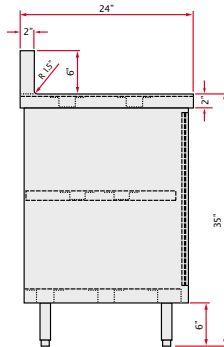

Stainless Steel Cabinet Series

Model No. CO3048B

6" Backsplash Open Cabinet

- All Heavy Duty Series Stainless Steel Construction
- Fully Welded and Assembled
- Reinforced Frame and H-Style Hat Channels
- Adjustable Stainless Steel Intermediate Shelf
- Adjustable Stainless Steel heavy duty Leg Assembly
- Optional Drawers come complete with Locks
- Full extension drawer slides

Dimensions for 24" deep cabinet

Model No. with open front	Weight lbs.	Model No. with open front & 3 drawers	Weight lbs.	Size D" x L" x H"
24" DEEP CABINETS with 6" Backsplash				
CO2436B	120	CO2436BD	130	24 x 36 x 35/41
CO2442B	130	CO2442BD	140	24 x 42 x 35/41
CO2448B	140	CO2448BD	150	24 x 48 x 35/41
CO2460B	165	CO2460BD	175	24 x 60 x 35/41
CO2472B	200	CO2472BD	210	24 x 72 x 35/41
CO2484B	230	CO2484BD	240	24 x 84 x 35/41
CO2496B	260	CO2496BD	270	24 x 96 x 35/41
30" DEEP CABINETS with 6" Backsplash				
CO3036B	130	CO3036BD	140	30 x 36 x 35/41
CO3042B	145	CO3042BD	155	30 x 42 x 35/41
CO3048B	160	CO3048BD	170	30 x 48 x 35/41
CO3060B	190	CO3060BD	200	30 x 60 x 35/41
CO3072B	220	CO3072BD	230	30 x 72 x 35/41
CO3084B	250	CO3084BD	260	30 x 84 x 35/41
CO3096B	280	CO3096BD	290	30 x 96 x 35/41

Sizes nominal, specifications subject to change without notice.

6"H x 2"D box style radius backsplash

Optional Sinks, Factory Installed see price chart on page 41

Model No. CO3048BD