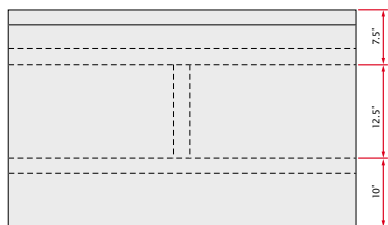

Stainless Steel Cabinet Series

Model No. C3048B

6" Backsplash Cabinet

- All Heavy Duty Series Stainless Steel Construction
- Fully Welded and Assembled
- Reinforced Frame and H-Style Hat Channels
- Removable Sliding Stainless Steel Doors
- Adjustable Stainless Steel Intermediate Shelf
- Adjustable Stainless Steel heavy duty Leg Assembly
- Optional Drawers come complete with Locks
- Full extension drawer slides

Model No. with 2 sliding doors	Weight lbs.	Model No. with 2 doors & 3 drawers	Weight lbs.	Size D" x L" x H"
24" DEEP CABINETS with 6" Backsplash				
C2436B	120	C2436BD	130	24 x 36 x 35/41
C2442B	135	C2442BD	145	24 x 42 x 35/41
C2448B	145	C2448BD	155	24 x 48 x 35/41
C2460B	175	C2460BD	185	24 x 60 x 35/41
C2472B	210	C2472BD	220	24 x 72 x 35/41
C2484B	240	C2484BD	250	24 x 84 x 35/41
C2496B	270	C2496BD	280	24 x 96 x 35/41
30" DEEP CABINETS with 6" Backsplash				
C3036B	140	C3036BD	150	30 x 36 x 35/41
C3042B	155	C3042BD	165	30 x 42 x 35/41
C3048B	170	C3048BD	180	30 x 48 x 35/41
C3060B	200	C3060BD	210	30 x 60 x 35/41
C3072B	230	C3072BD	240	30 x 72 x 35/41
C3084B	260	C3084BD	270	30 x 84 x 35/41
C3096B	290	C3096BD	300	30 x 96 x 35/41

Sizes nominal, specifications subject to change without notice.