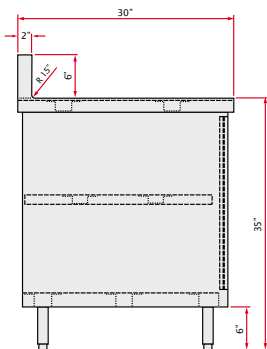

## 6" Backsplash Cabinet

- All Heavy Duty Series Stainless Steel Construction
- Fully Welded and Assembled
- Reinforced Frame and H-Style Hat Channels
- Removable Sliding Stainless Steel Doors
- Adjustable Stainless Steel Intermediate Shelf
- Adjustable Stainless Steel heavy duty Leg Assembly
- Optional Drawers come complete with Locks
- Full extension drawer slides

Model No. with 2 sliding doors	Weight lbs.	Model No. with 2 doors & 3 drawers	Weight lbs.	Size D" x L" x H"
<b>24" DEEP CABINETS with 6" Backsplash</b>				
C2436B	120	C2436BD	130	24 x 36 x 35/41
C2442B	135	C2442BD	145	24 x 42 x 35/41
C2448B	145	C2448BD	155	24 x 48 x 35/41
C2460B	175	C2460BD	185	24 x 60 x 35/41
C2472B	210	C2472BD	220	24 x 72 x 35/41
C2484B	240	C2484BD	250	24 x 84 x 35/41
C2496B	270	C2496BD	280	24 x 96 x 35/41
<b>30" DEEP CABINETS with 6" Backsplash</b>				
C3036B	140	C3036BD	150	30 x 36 x 35/41
C3042B	155	C3042BD	165	30 x 42 x 35/41
C3048B	170	C3048BD	180	30 x 48 x 35/41
C3060B	200	C3060BD	210	30 x 60 x 35/41
C3072B	230	C3072BD	240	30 x 72 x 35/41
C3084B	260	C3084BD	270	30 x 84 x 35/41
C3096B	290	C3096BD	300	30 x 96 x 35/41

Sizes nominal, specifications subject to change without notice.

Model No. C3072BD