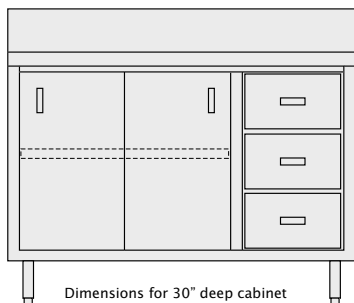

## 6" Backsplash Cabinet

- All Heavy Duty Series Stainless Steel Construction
- Fully Welded and Assembled
- Reinforced Frame and H-Style Hat Channels
- Removable Sliding Stainless Steel Doors
- Adjustable Stainless Steel Intermediate Shelf
- Adjustable Stainless Steel heavy duty Leg Assembly
- Optional Drawers come complete with Locks
- Full extension drawer slides

Model No. with 2 sliding doors	Weight lbs.	Model No. with 2 doors & 3 drawers	Weight lbs.	Size D" x L" x H"
<b>24" DEEP CABINETS with 6" Backsplash</b>				
C2436B	120	C2436BD	130	24 x 36 x 35/41
C2442B	135	C2442BD	145	24 x 42 x 35/41
C2448B	145	C2448BD	155	24 x 48 x 35/41
C2460B	175	C2460BD	185	24 x 60 x 35/41
C2472B	210	C2472BD	220	24 x 72 x 35/41
C2484B	240	C2484BD	250	24 x 84 x 35/41
C2496B	270	C2496BD	280	24 x 96 x 35/41
<b>30" DEEP CABINETS with 6" Backsplash</b>				
C3036B	140	C3036BD	150	30 x 36 x 35/41
C3042B	155	C3042BD	165	30 x 42 x 35/41
C3048B	170	C3048BD	180	30 x 48 x 35/41
C3060B	200	C3060BD	210	30 x 60 x 35/41
C3072B	230	C3072BD	240	30 x 72 x 35/41
C3084B	260	C3084BD	270	30 x 84 x 35/41
C3096B	290	C3096BD	300	30 x 96 x 35/41