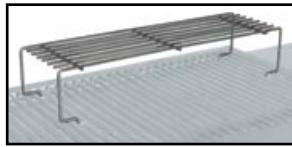

Commercial Outdoor Cooking Equipment

BUBBA Q™ Accessories

Enhance your grilling experience with the BUBBA Q™ Accessories Collection

Stainless Steel Side Shelf

Stainless Side Shelf with Sauce Tray

Removable Stainless Griddle

Warming Rack

Stainless Steel Steamer Pan

Stainless Steel Smoker Box

Heavy Duty Vinyl Cover

Stainless Steel Front Shelf

Rotisserie Kit - 36"

Rotisserie Kit - 48"

Stainless Steel Wind Guard

ACCESSORIES FOR GAS AND CHARCOAL BUBBA Q™ GRILLS

Description	Model No.	Propane & Natural Gas Grill Series
Stainless Steel Side Shelf	TG-SS18	Babby BUBBA Q
Stainless Steel Side Shelf	TSG-SS21	36",48", 60" & 72" Big Daddy BUBBA Q
Stainless Steel Smoker Box	TSG-SB	12" X 6" X 3"
Stainless Steel Side Shelf c/w Sauce Tray	TSG-ST	36",48" 60"and 72" Big Daddy BUBBA Q
24" Stainless Steel Removable Griddle	24GR	All Sizes of Stainless BUBBA Q™ Models
Stainless Steel Wind Guard	WG24	24" BUBBA Q
Stainless Steel Wind Guard	WG36	36" Stainless BUBBA Q Models
Stainless Steel Wind Guard	WG48	36" Stainless BUBBA Q Models
Stainless Steel Rotisserie	TSG-RO36	36" Big Daddy BUBBA Q and Built-In Models
Stainless Steel Rotisserie	TSG-RO48	48" Big Daddy BUBBA Q and Built-In Models
Stainless Steel Front Shelf	FR-36	36" Stainless BUBBA Q Models
Stainless Steel Front Shelf	FR-48	48" Stainless BUBBA Q Models
Stainless Steel Front Shelf	FR-60	60" Stainless BUBBA Q Models
Stainless Steel Front Shelf	FR-72	72" Stainless BUBBA Q Models
Stainless Steel Warming Rack	24WR	All Stainless BUBBA Q Models
Stainless Steel Steamer Pan Adapter (pan not included)	TSG-SP12	36", 48", 60" and 72" Big Daddy BUBBA Q and 48", 60" and 72" Built-In Models
Heavy Duty Vinyl Cover	TSG-36VC	for 36" and 48" BUBBA Q
Description	Model No.	Charcoal Grill Series
60" Front Shelf	TCG60FS	BUBBA's "INFERNO" Charcoal BUBBA Q
Leg Brace	TCG60LB	BUBBA's "INFERNO" Charcoal BUBBA Q